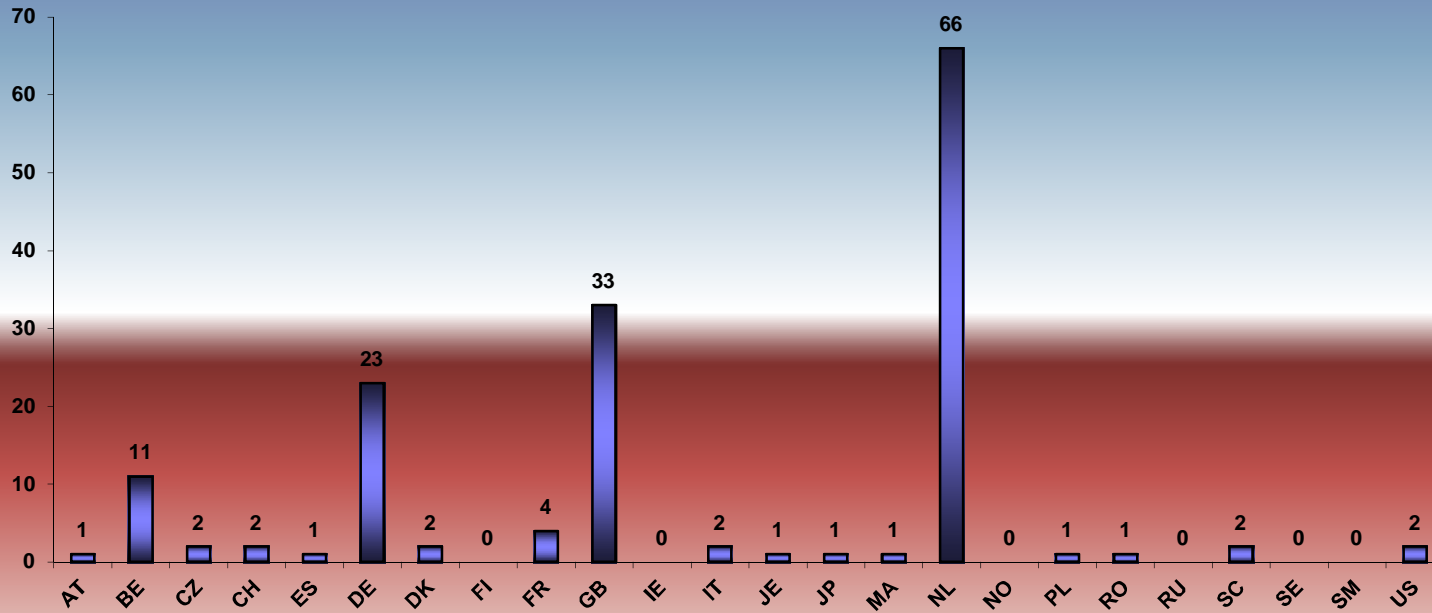

Participants Dutch Senior Open 2018

156 Participants

0 Reservations/Options

Men	Women	Total
118	38	156
76%	24%	100%

18 Participating Countries

updated :31-jul-2018

HISTORY Participants Statistics - Dutch Senior Open										Male			Female			M/F
Edition	Year	Participant	Male	Female	% fem	Countries	total GMS	Total Scratch	Tourn. Ave.	total GMS	Total Scratch	Tourn. Ave.	total GMS	Total Scratch	Tourn. Ave.	AGE Ave.
1	2006	88	63	25	28.4%	7										59
2	2007	137	96	41	29.9%	10										60
3	2008	162	115	47	29.0%	13										60
4	2009	173	120	53	30.6%	12										60
5	2010	193	146	47	24.4%	13										61
6	2011	172	127	45	26.2%	14										62
7	2012	162	124	38	23.5%	14										62
8	2013 *)	157	127	30	19.1%	17										62
9	2014	177	132	45	31.0%	17										62
10	2015 *)	162	124	38	23.5%	17	2675	496426	185.58							63
11	2016	172	135	37	21.5%	17	2925	544599	186.19							63
12	2017**)	159	125	34	21.4%	18	2562	486828	190.02	2002	382854	191.2	560	103978	185.7	64
	2018															
	2019															
	2020															
12		1914	1434	480	25.1%											
of participants		160	120	40	25%	14										

*) WC 50+ in Las-Vegas
***) WC 50+ in München + ISBT !!